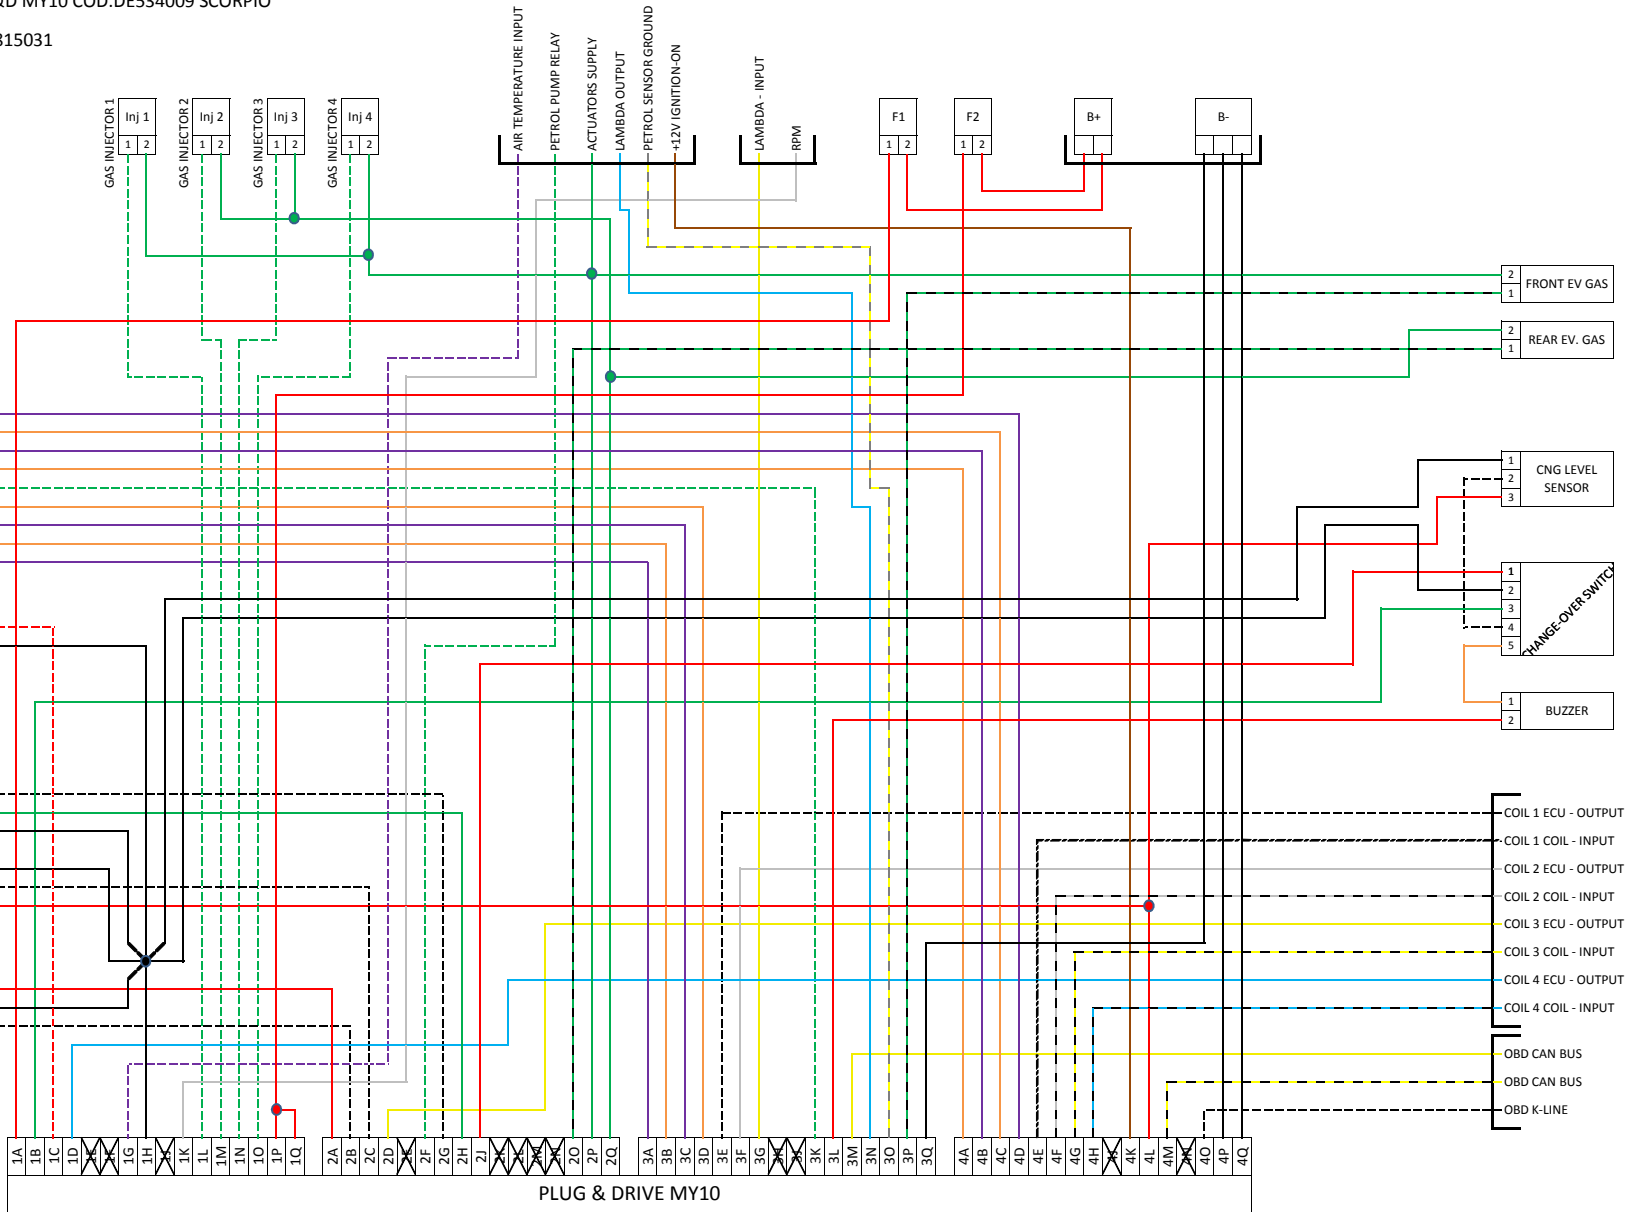

HARNESS P&D MY10 COD.DE534007

ECU DE815033

INJ=IN03
PTS=SENSATA
LIVELLO=RESISTIVE

LEGENDA

	GREEN/WHITE
	WHITE
	WHITE/VIOLET
	WHITE/RED
	GREEN/BLACK
	YELLOW/BLACK
	GREY/YELLOW

- Inj 1 P-ECU Side 2
- Inj 1 P-INJ Side 7
- Inj 2 P-ECU Side 3
- Inj 2 P-INJ Side 8
- Pos. INJ P 6
- Inj 4 P-INJ Side 10
- Inj 4 P-ECU Side 5
- Inj 3 P-INJ Side 9
- Inj 3 P-ECU Side 4

LEGENDA

---	GREEN/WHITE
---	WHITE
---	WHITE/VIOLET
---	WHITE/RED
---	PINK/BLACK
---	GREEN/BLACK
---	YELLOW/BLACK
---	BLUE/BLACK
---	ORANGE/BLACK
---	GREY/YELLOW

Inj 1 P-ECU Side	2
Inj 1 P-INJ Side	7
Inj 2 P-ECU Side	3
Inj 2 P-INJ Side	8
Pos. INJ P	6
Inj 4 P-INJ Side	10
Inj 4 P-ECU Side	5
Inj 3 P-INJ Side	9
Inj 3 P-ECU Side	4

	GREEN/WHITE
	WHITE
	WHITE/VIOLET
	WHITE/RED
	PINK/BLACK
	GREEN/BLACK
	YELLOW/BLACK
	BLUE/BLACK
	WHITE/BLACK
	GREY/YELLOW

Inj 1 P-ECU Side	2
Inj 1 P-INJ Side	7
Inj 2 P-ECU Side	3
Inj 2 P-INJ Side	8
Pos. INJ P	6
Inj 4 P-INJ Side	10
Inj 4 P-ECU Side	5
Inj 3 P-INJ Side	9
Inj 3 P-ECU Side	4

TH20	2
	1

PRESSURE AND TEMPERATURE GAS SENSOR	4
	3
	2
	1

MAP SENSOR	1
	2
	3

DIAGNOSTIC SOCKET	3
	2
	1

PLUG & DRIVE MY10