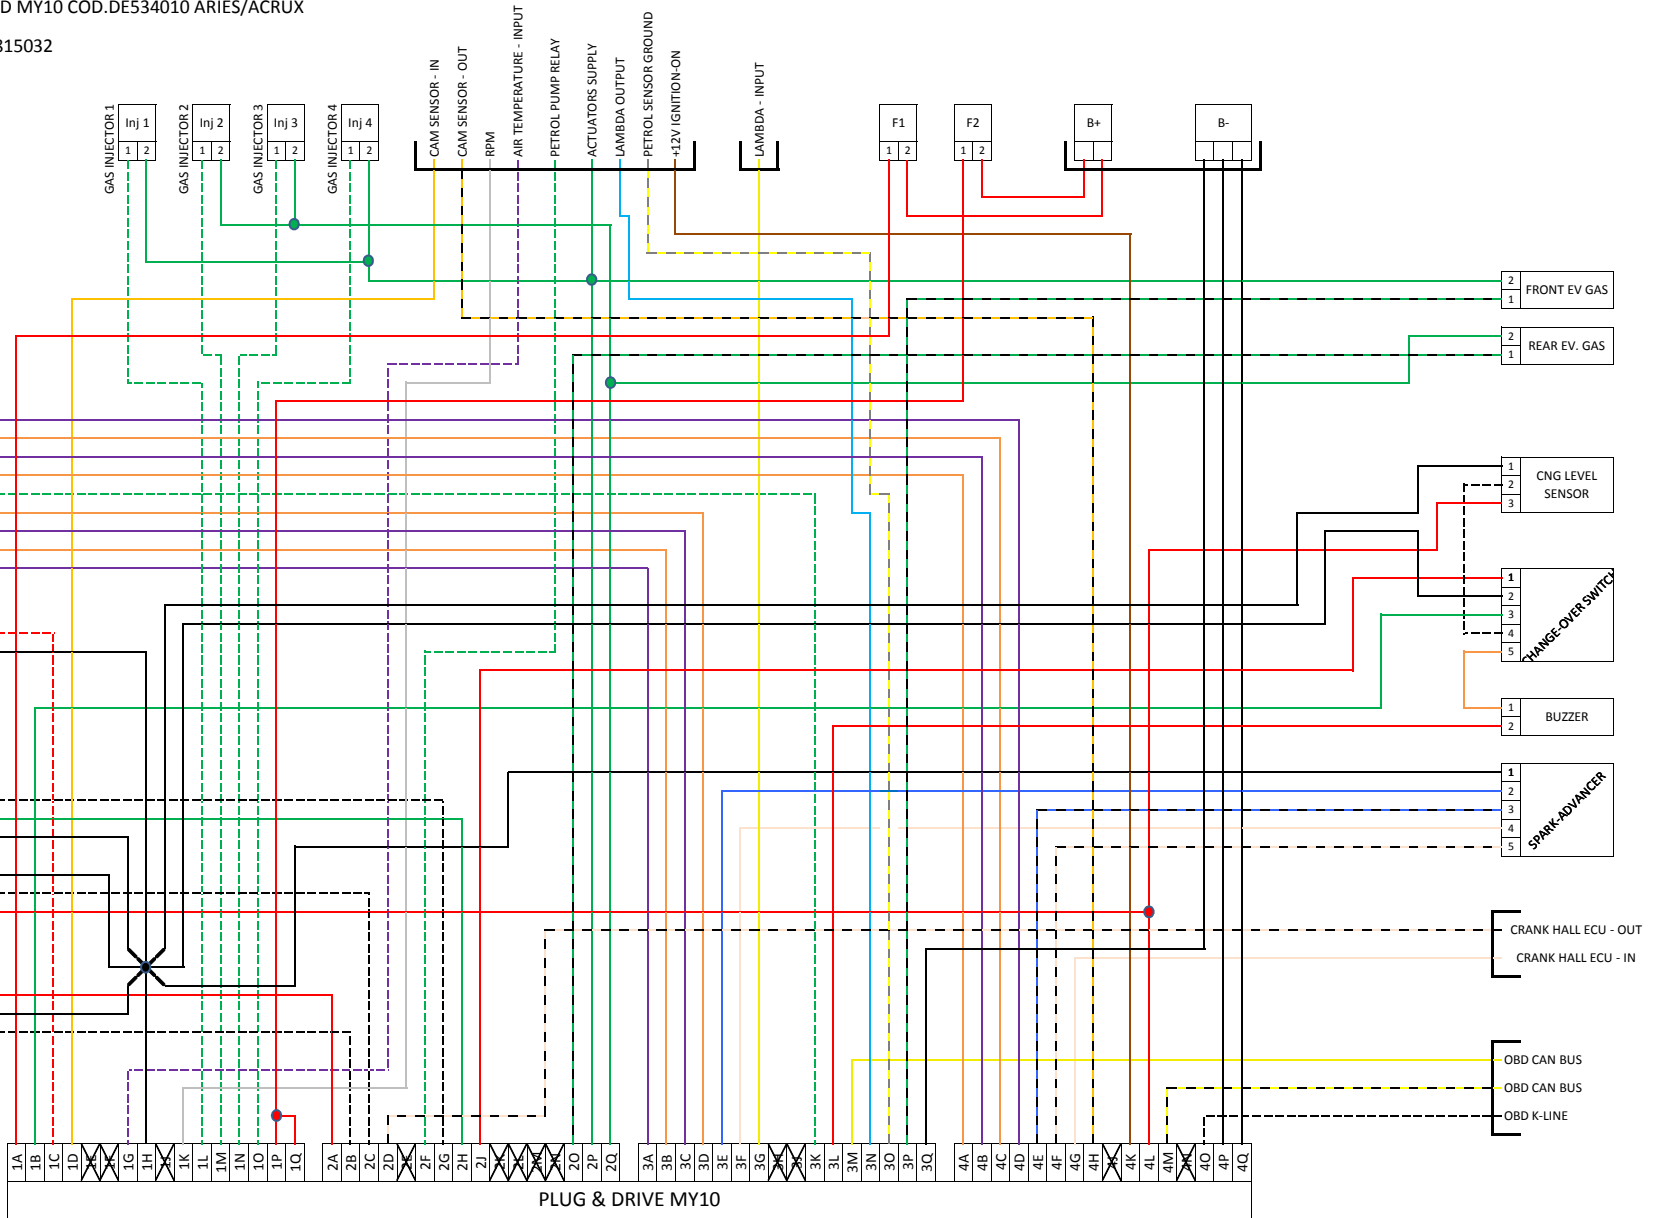

LEGENDA

---	GREEN/WHITE
---	WHITE
---	WHITE/VIOLET
---	WHITE/RED
---	PINK/BLACK
---	GREEN/BLACK
---	YELLOW/BLACK
---	BLUE/BLACK
---	ORANGE/BLACK
---	GREY/YELLOW

Inj 1 P-ECU Side	2
Inj 1 P-INJ Side	7
Inj 2 P-ECU Side	3
Inj 2 P-INJ Side	8
Pos. INJ P	6
Inj 4 P-INJ Side	10
Inj 4 P-ECU Side	5
Inj 3 P-INJ Side	9
Inj 3 P-ECU Side	4

TH20	2
	1

PRESSURE AND TEMPERATURE GAS SENSOR	4
	3
	2
	1

MAP SENSOR	1
	2
	3

DIAGNOSTIC SOCKET	3
	2
	1

HARNESS P&D MY10 COD.DE534009 SCORPIO

ECU DE815031

INJ=IN03
PTS=SENSATA
LEVEL=HP HALL

LEGENDA

	GREEN/WHITE
	WHITE
	WHITE/VIOLET
	WHITE/RED
	PINK/BLACK
	GREEN/BLACK
	YELLOW/BLACK
	BLUE/BLACK
	WHITE/BLACK
	GREY/YELLOW

Inj 1 P-ECU Side	2
Inj 1 P-INJ Side	7
Inj 2 P-ECU Side	3
Inj 2 P-INJ Side	8
Pos. INJ P	6
Inj 4 P-INJ Side	10
Inj 4 P-ECU Side	5
Inj 3 P-INJ Side	9
Inj 3 P-ECU Side	4

TH20	2
	1

PRESSURE AND TEMPERATURE GAS SENSOR	4
	3
	2
	1

MAP SENSOR	1
	2
	3

DIAGNOSTIC SOCKET	3
	2
	1

PLUG & DRIVE MY10