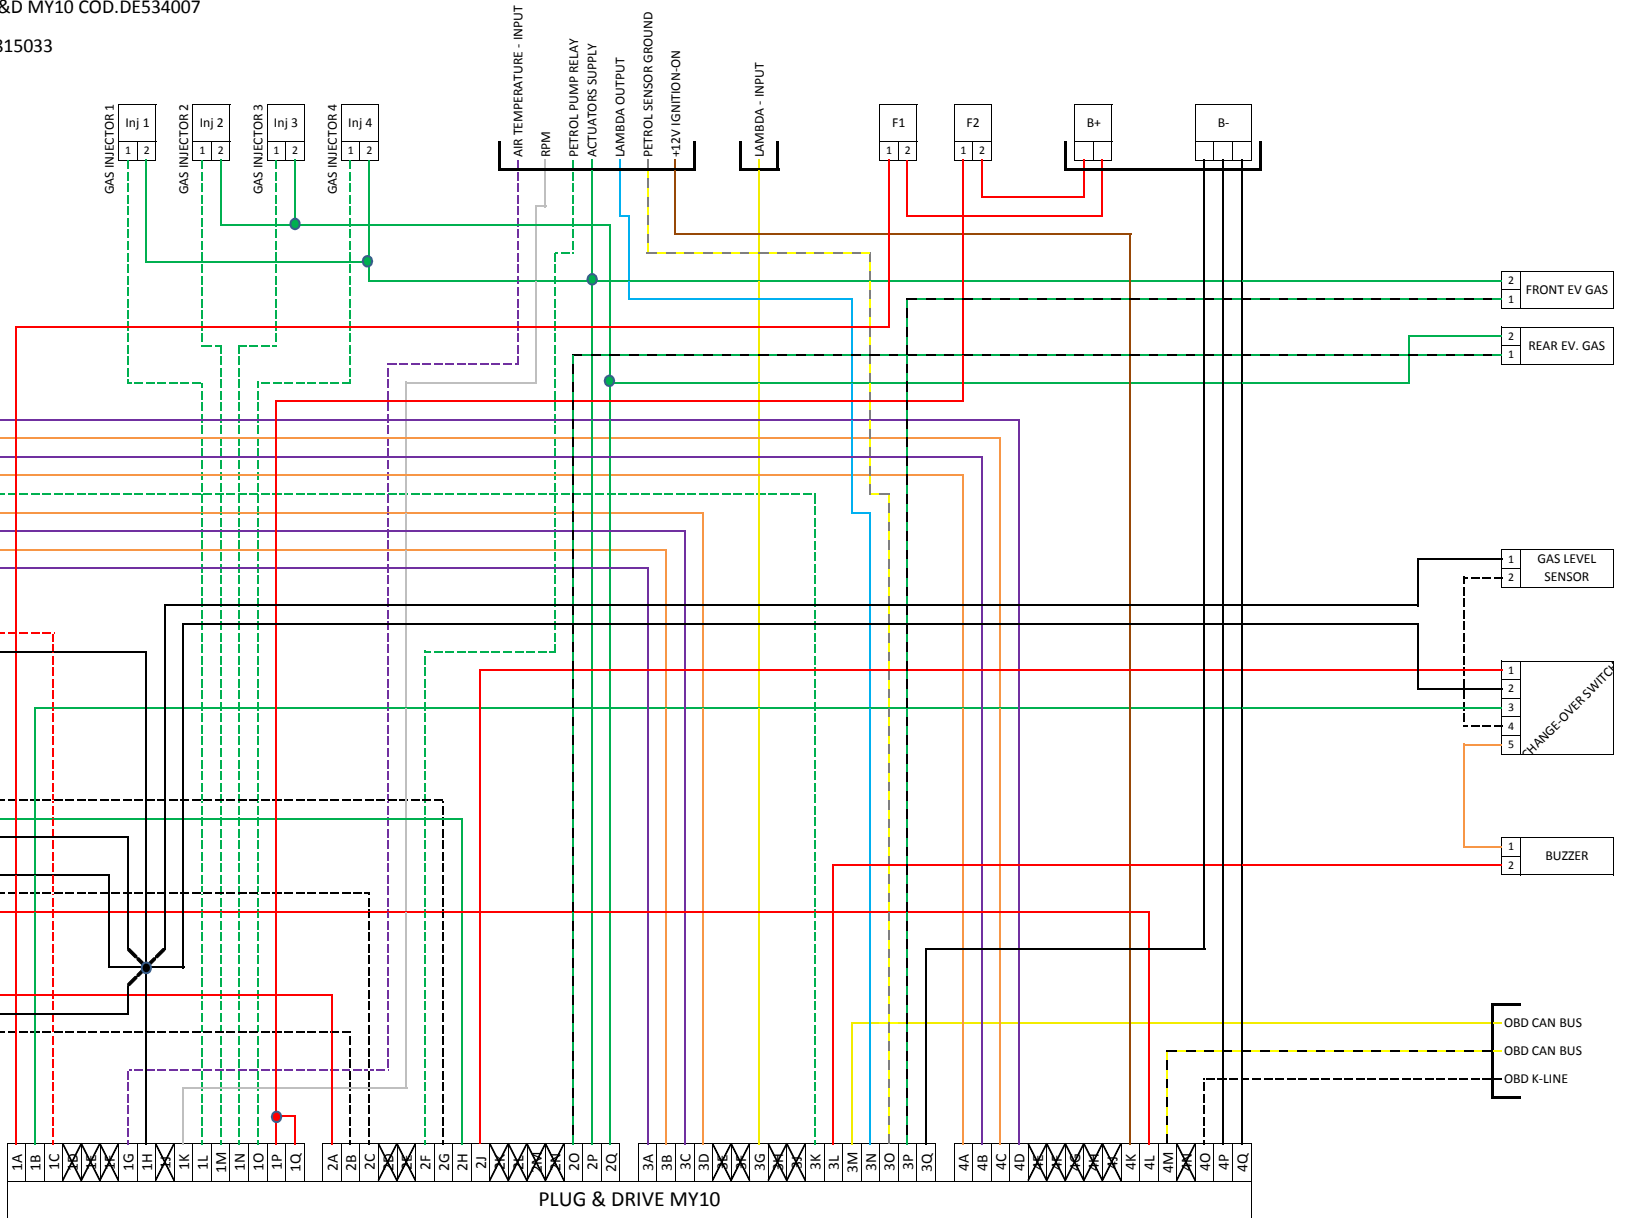

HARNESS P&D MY10 COD.DE534007

ECU DE815033

INJ=IN03
PTS=SENSATA
LIVELLO=RESISTIVE

LEGENDA

	GREEN/WHITE
	WHITE
	WHITE/VIOLET
	WHITE/RED
	GREEN/BLACK
	YELLOW/BLACK
	GREY/YELLOW

- Inj 1 P-ECU Side 2
- Inj 1 P-INJ Side 7
- Inj 2 P-ECU Side 3
- Inj 2 P-INJ Side 8
- Pos. INJ P 6
- Inj 4 P-INJ Side 10
- Inj 4 P-ECU Side 5
- Inj 3 P-INJ Side 9
- Inj 3 P-ECU Side 4

- TH2O 2
- 1

- 4
 - 3
 - 2
 - 1
- PRESSURE AND TEMPERATURE GAS SENSOR

- 1
 - 2
 - 3
- MAP SENSOR

- 3
 - 2
 - 1
- DIAGNOSTIC SOCKET

PLUG & DRIVE MY10

HARNESS P&D MY10 COD.DE534010 ARIES/ACRUX

ECU DE815032

INJ=IN03
PTS=SENSATA
LEVEL=HP HALL

LEGENDA

---	GREEN/WHITE
---	WHITE
---	WHITE/VIOLET
---	WHITE/RED
---	PINK/BLACK
---	GREEN/BLACK
---	YELLOW/BLACK
---	BLUE/BLACK
---	ORANGE/BLACK
---	GREY/YELLOW

Inj 1 P-ECU Side	2
Inj 1 P-INJ Side	7
Inj 2 P-ECU Side	3
Inj 2 P-INJ Side	8
Pos. INJ P	6
Inj 4 P-INJ Side	10
Inj 4 P-ECU Side	5
Inj 3 P-INJ Side	9
Inj 3 P-ECU Side	4

	GREEN/WHITE
	WHITE
	WHITE/VIOLET
	WHITE/RED
	PINK/BLACK
	GREEN/BLACK
	YELLOW/BLACK
	BLUE/BLACK
	WHITE/BLACK
	GREY/YELLOW

Inj 1 P-ECU Side	2
Inj 1 P-INJ Side	7
Inj 2 P-ECU Side	3
Inj 2 P-INJ Side	8
Pos. INJ P	6
Inj 4 P-INJ Side	10
Inj 4 P-ECU Side	5
Inj 3 P-INJ Side	9
Inj 3 P-ECU Side	4